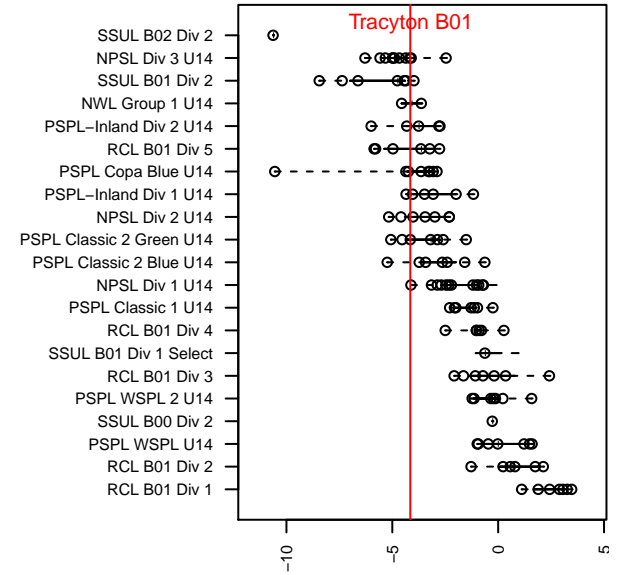

**attack and defense rating
relative to others at age
and all opponents in last 13 months**