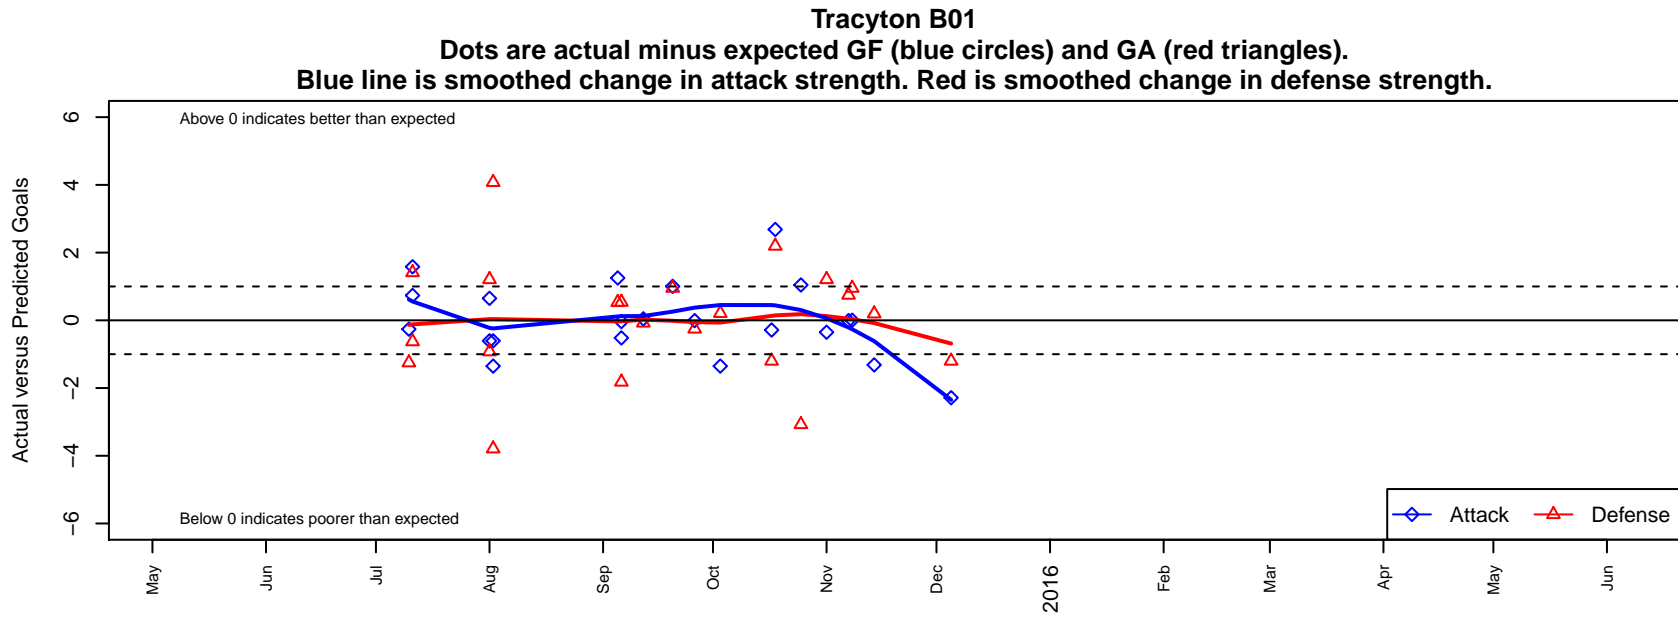

Tracyton B01

Tracyton SC
 Tracyton, WA
 B01 total strength=834
 attack=1.38 defense=0.92
 fall league = PSPL Classic 2 Green U14
 notes= Misfits

alt names used:
 Tracyton BU14 Force
 Tracyton BU14
 Tracyton Soccer Club B01 Misfits
 Tracyton Soccer Club B01 Force
 Tracyton BU14

Venues played:
 2015 Seattle United Cup BU14
 2015 Dungeness Cup BU14 Olympic
 2015 Labor Day Cup BU14 Silver
 2015 PSPL Classic 2 Green U14

**attack and defense variance (black dot)
relative to other teams
and top 10 in region**